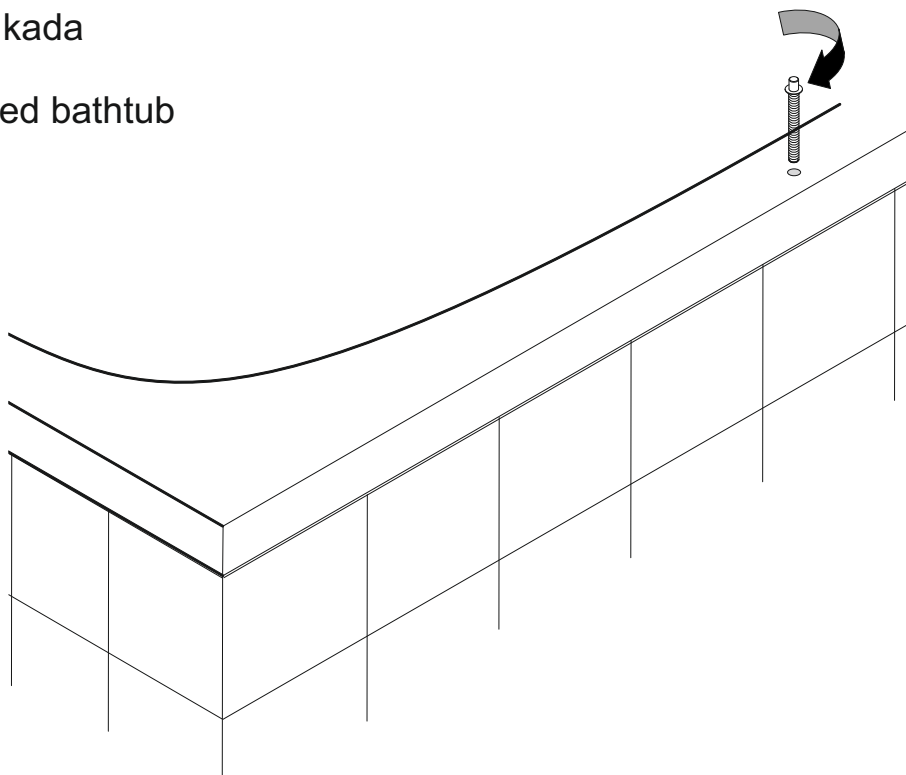

FAZA 1
PHASE 1

FAZA 2
PHASE 2

- * Ukoliko je kada obzidana i nema mogućnosti pristupa unutarnjoj strani ruba kade, rupu za vijak bušiti svrdlom $\text{Ø } 5,5\text{ mm}$
- * If the bathtub is interspersed, and there is no possibility of access to internal side edge of the bathtub, the hole for the screw drilled with bore $\text{Ø } 5.5\text{ mm}$

Opcija A
Kada s oblogom
Option A
Bathtub with panel

Opcija B
Obzidana kada
Option B
Interspersed bathtub

FAZA 4
PHASE 4

FAZA 5
PHASE 5