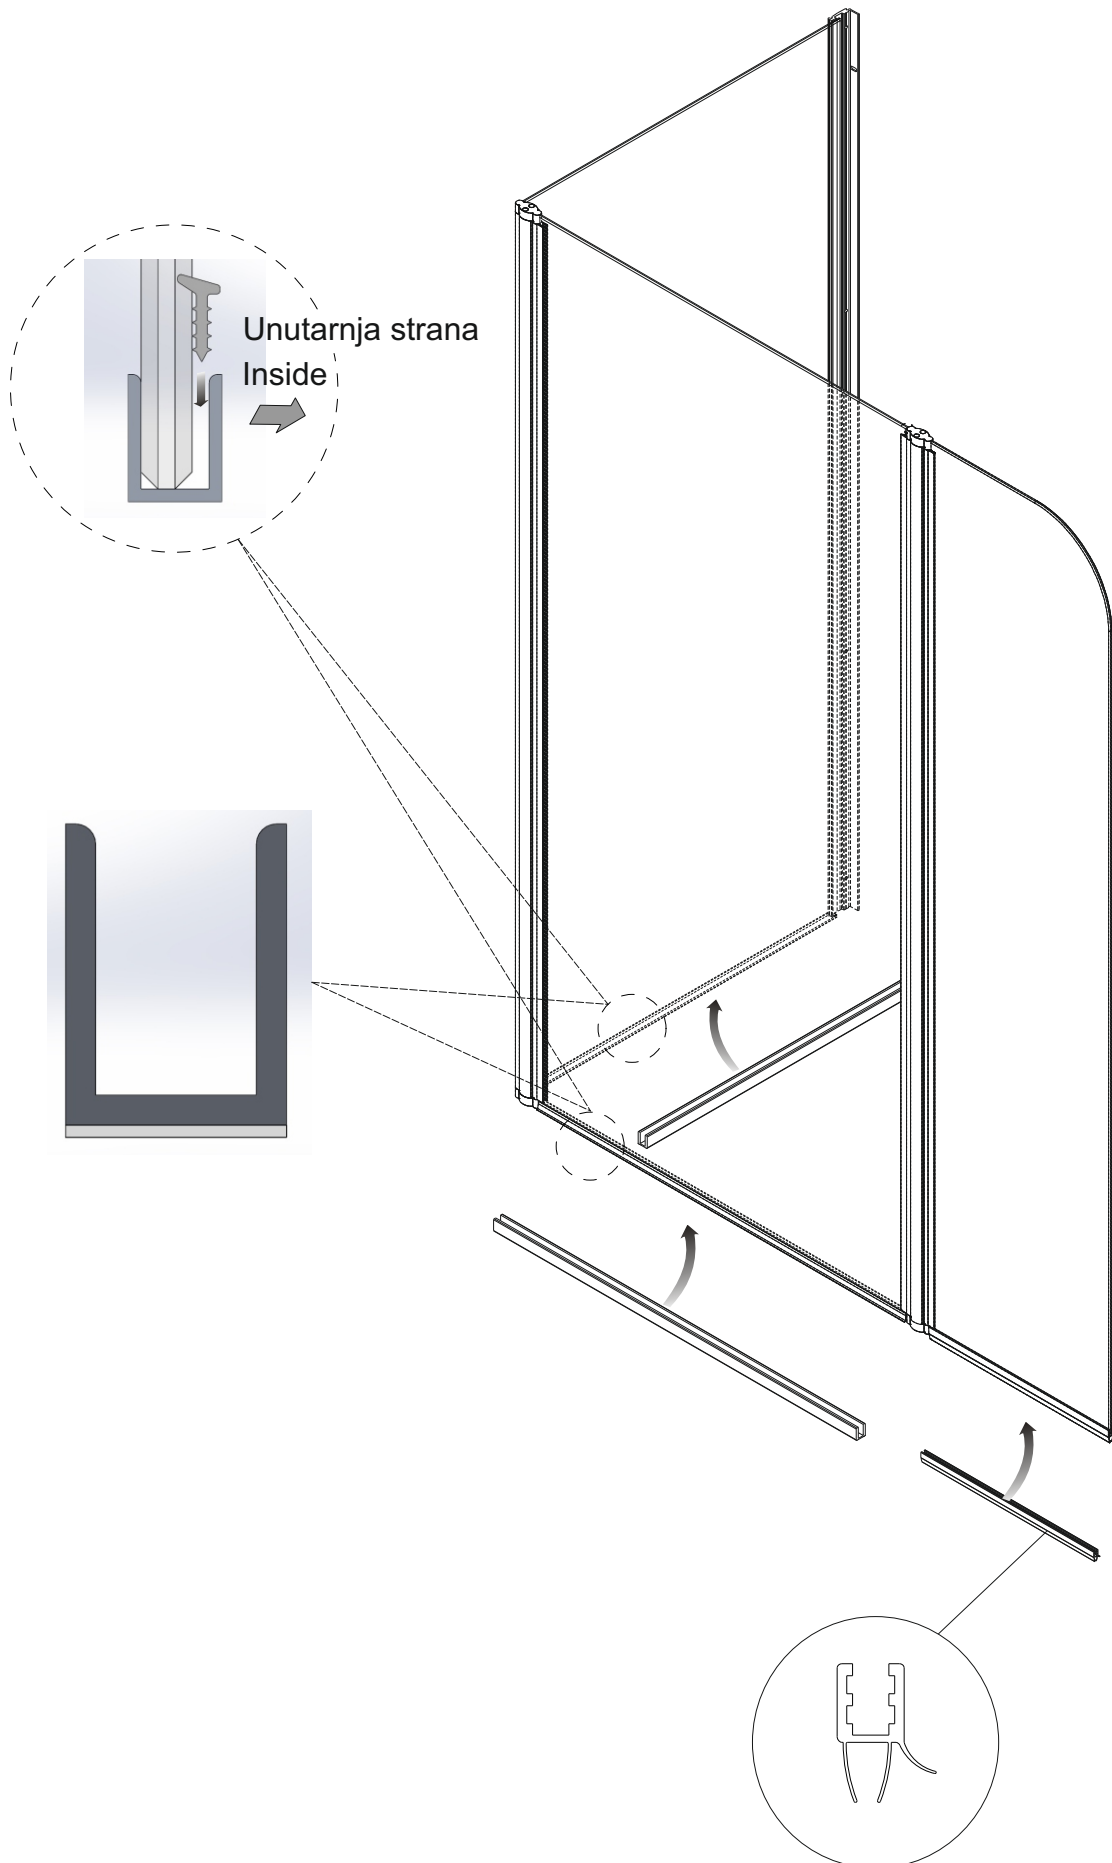

FAZA 1
PHASE 1

FAZA 2
PHASE 2

- * Ukoliko je kada obzidana i nema mogućnosti pristupa unutarnjoj strani ruba kade, rupu za vijak bušiti svrdlom $\text{Ø } 5,5\text{ mm}$
- * If the bathtub is interspersed, and there is no possibility of access to internal side edge of the bathtub, the hole for the screw drilled with bore $\text{Ø } 5.5\text{ mm}$

Opcija A
Kada s oblogom
Option A
Bathtub with panel

Opcija B
Obzidana kada
Option B
Interspersed bathtub

FAZA 4
PHASE 4

FAZA 5
PHASE 5