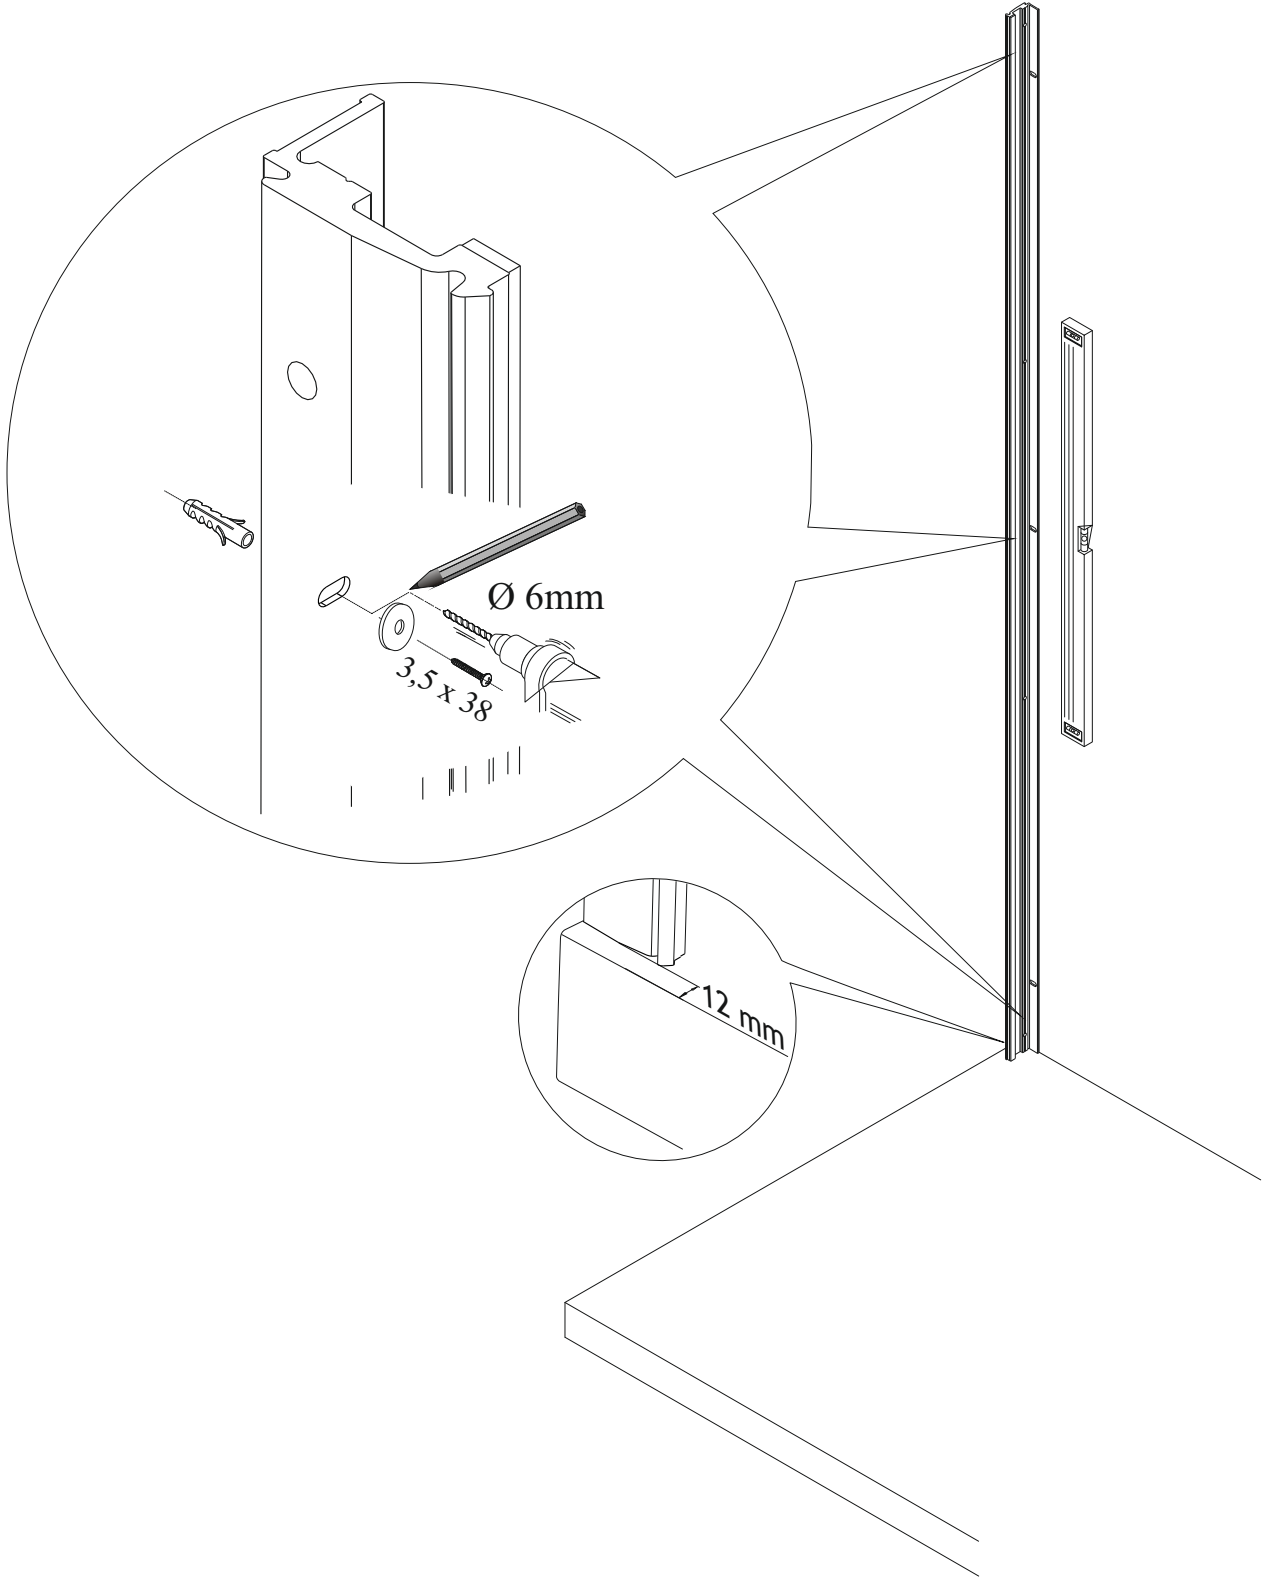

FAZA 1
PHASE 1

FAZA 2
PHASE 2

- * Ukoliko je kada obzidana i nema mogućnosti pristupa unutarnjoj strani ruba kade, rupu za vijak bušiti svrdlom $\text{Ø } 5,5\text{ mm}$
- * If the bathtub is interspersed, and there is no possibility of access to internal side edge of the bathtub, the hole for the screw drilled with bore $\text{Ø } 5.5\text{ mm}$