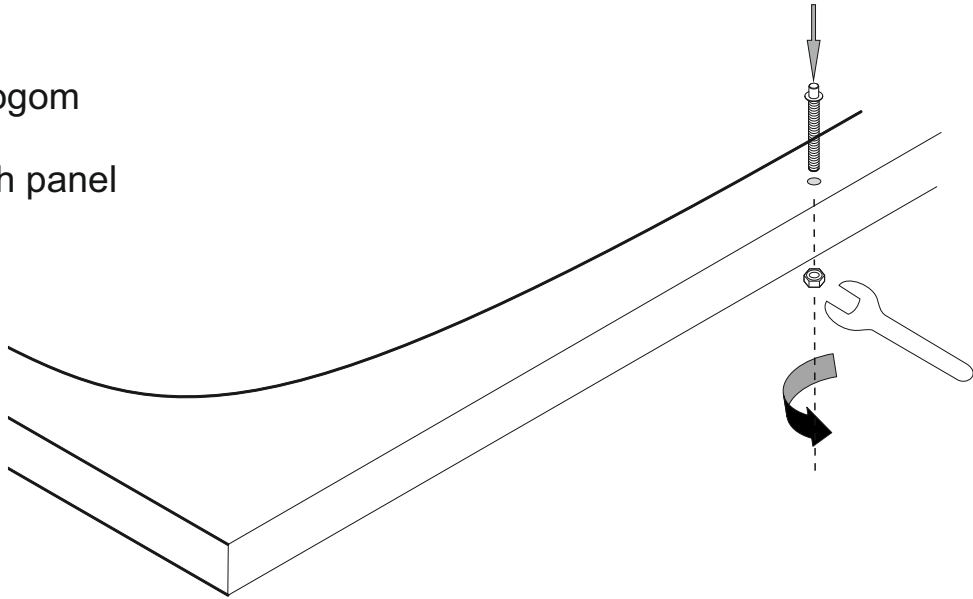

FAZA 1
PHASE 1

FAZA 2
PHASE 2

- * Ukoliko je kada obzidana i nema mogućnosti pristupa unutarnjoj strani ruba kade, rupu za vijak bušiti svrdlom $\text{Ø } 5,5\text{ mm}$
- * If the bathtub is interspersed, and there is no possibility of access to internal side edge of the bathtub, the hole for the screw drilled with bore $\text{Ø } 5.5\text{ mm}$

Opcija A
Kada s oblogom
Option A
Bathtub with panel

Opcija B
Obzidana kada
Option B
Interspersed bathtub

FAZA 4
PHASE 4

FAZA 5
PHASE 5